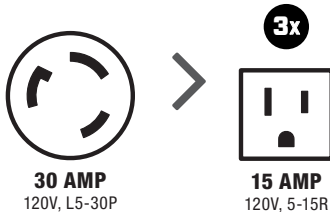

### ★ Features

 **7500** WATTS

 **125** VOLTS

 **30** AMPS

 **10** GAUGE

### ⚠ Receptacles